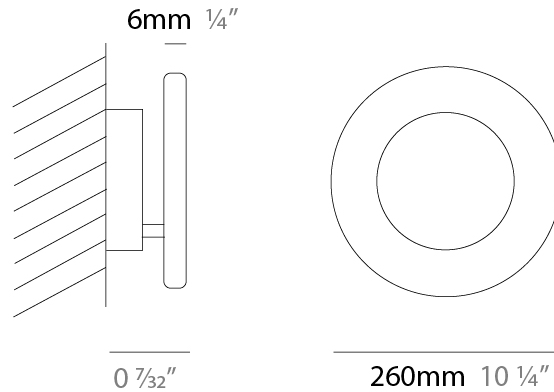

PROJECT
TYPE
SPECIFIER
QUANTITY
DATE

VERA SURFACE

D42064-

base number
Color   Finish
Temperature   Options

1. To build a product code in our configurator select the specify button on the base model # product page
2. To build a manual product code on this datasheet choose from the options listed below in blue font and add the suffix to the base model #

GENERAL

Series: Vera
Brand: Icone
Division: Design
Mounting Type: Surface
Mounting Location: Wall / Ceiling
Subcategory: Wall Effect

PHYSICAL

Shape: Round
Diameter (mm): 260
Diameter (in): 10 1/4
Height (mm): 260
Height (in): 10 1/4
Extension (mm): 320
Extension (in): 12 5/8
Light Distribution: Direct / Indirect
Fixture Finish: GLF_WHI / GLF_RUS / CLF_BLK / WHI_ALU / WHI_COP / WHI_WHI / WHI_BRA / WHI_RUS / WHI_BLK
Fixture Material: Aluminum

ELECTRICAL

Lamp Type: LED
Total Output Wattage (W): 16.8
Dimming: Non-Dimmable / 0-10V Dimming
Driver Included: Yes
Driver Location: Integrated
Driver Type: Constant Current - Universal
Driver Class: Class 2
Input Voltage (V): 120 - 277
Constant Current (MA): 700

LED

Color Temperature (°K): 2700 / 3000
Nominal Lumen (lm): 2598
CRI: >90 CRI
Lamp Life (hrs): 50000

OPTICAL

RATINGS AND CERTIFICATIONS

Certified By: Certified for North American Standards
IP rating: IP20